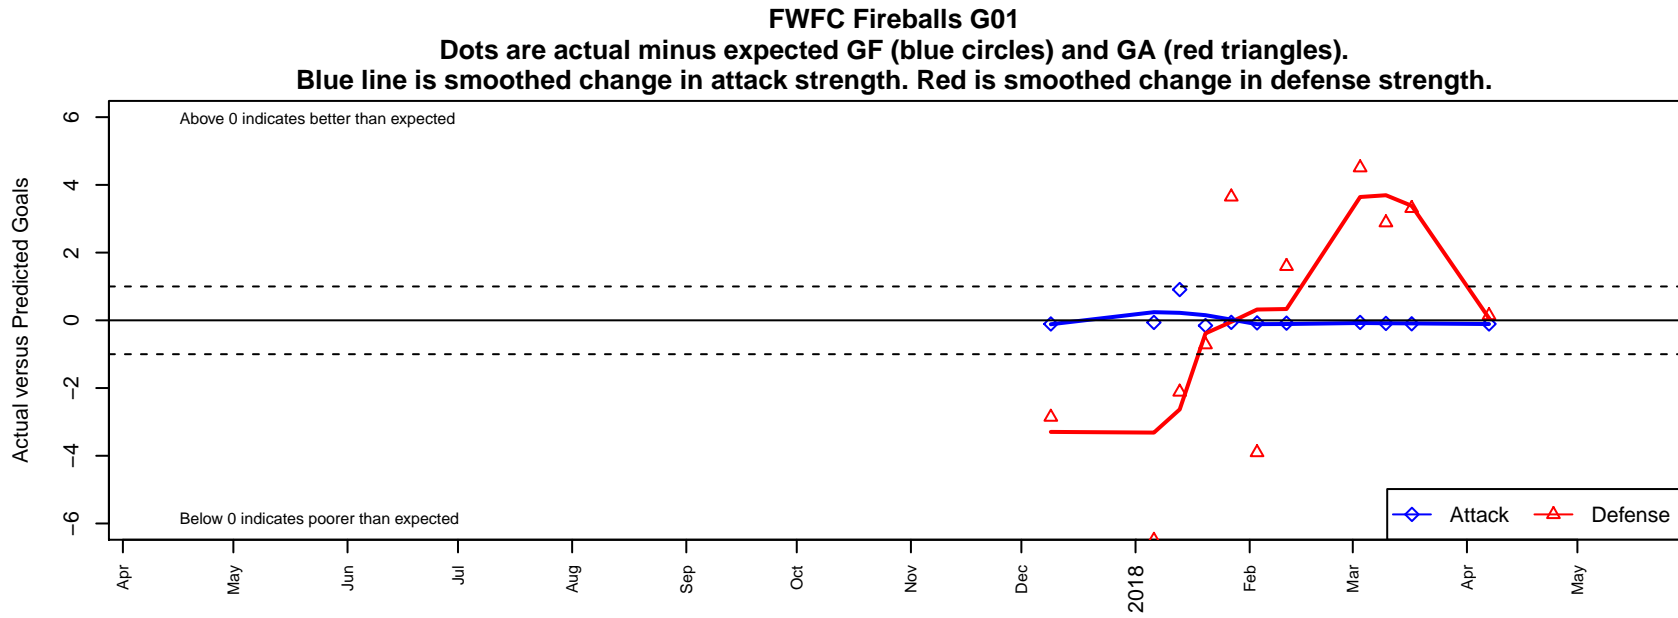

# FWFC Fireballs G01

Federal Way FC  
Federal Way, WA  
G01 total strength=553  
attack=0.21 defense=0.87  
fall league = NPSL Div 2 (01) U17

alt names used:  
FWFC Fireballs G01  
FWFC 01 Fireballs

Venues played:  
2017 NPSL Division 2 (01) U17

**attack and defense variance (black dot)  
relative to other teams  
and top 10 in region**

**attack and defense rating  
relative to others at age  
and all opponents in last 13 months**

**Performance relative to 13 month average**