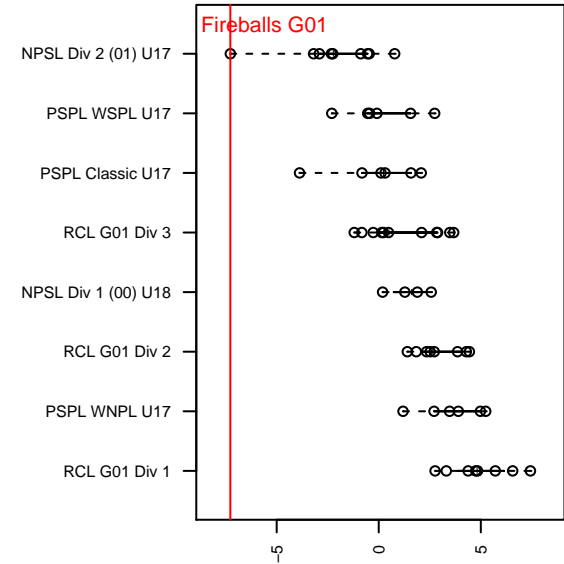

# FWFC Fireballs G01

Federal Way FC  
Federal Way, WA  
G01 total strength=553  
attack=0.21 defense=0.87  
fall league = NPSL Div 2 (01) U17

alt names used:  
FWFC Fireballs G01  
FWFC 01 Fireballs

Venues played:  
2017 NPSL Division 2 (01) U17

**attack and defense variance (black dot)  
relative to other teams  
and top 10 in region**

**attack and defense rating  
relative to others at age  
and all opponents in last 13 months**

**Performance relative to 13 month average**