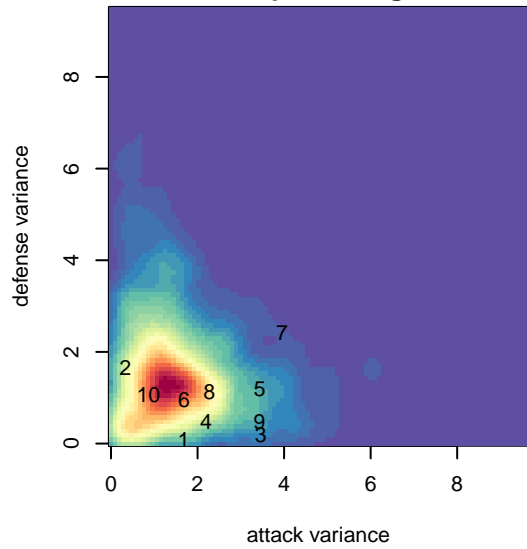

# FWFC Fireballs G01

Federal Way FC  
Federal Way, WA  
G01 total strength=553  
attack=0.21 defense=0.87  
fall league = NPSL Div 2 (01) U17

alt names used:  
FWFC Fireballs G01  
FWFC 01 Fireballs

Venues played:  
2017 NPSL Division 2 (01) U17

**attack and defense variance (black dot)  
relative to other teams  
and top 10 in region**

**attack and defense rating  
relative to others at age  
and all opponents in last 13 months**

**Performance relative to 13 month average**